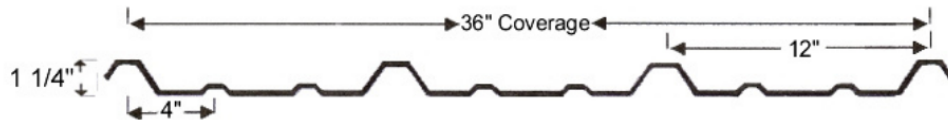

COMMUNITY STEEL

12416 Hwy 44, Gonzales, LA 70737
 (225) 647-2020
www.communitysteelco.com

R-Panel

PBR-Panel

AG - Panel